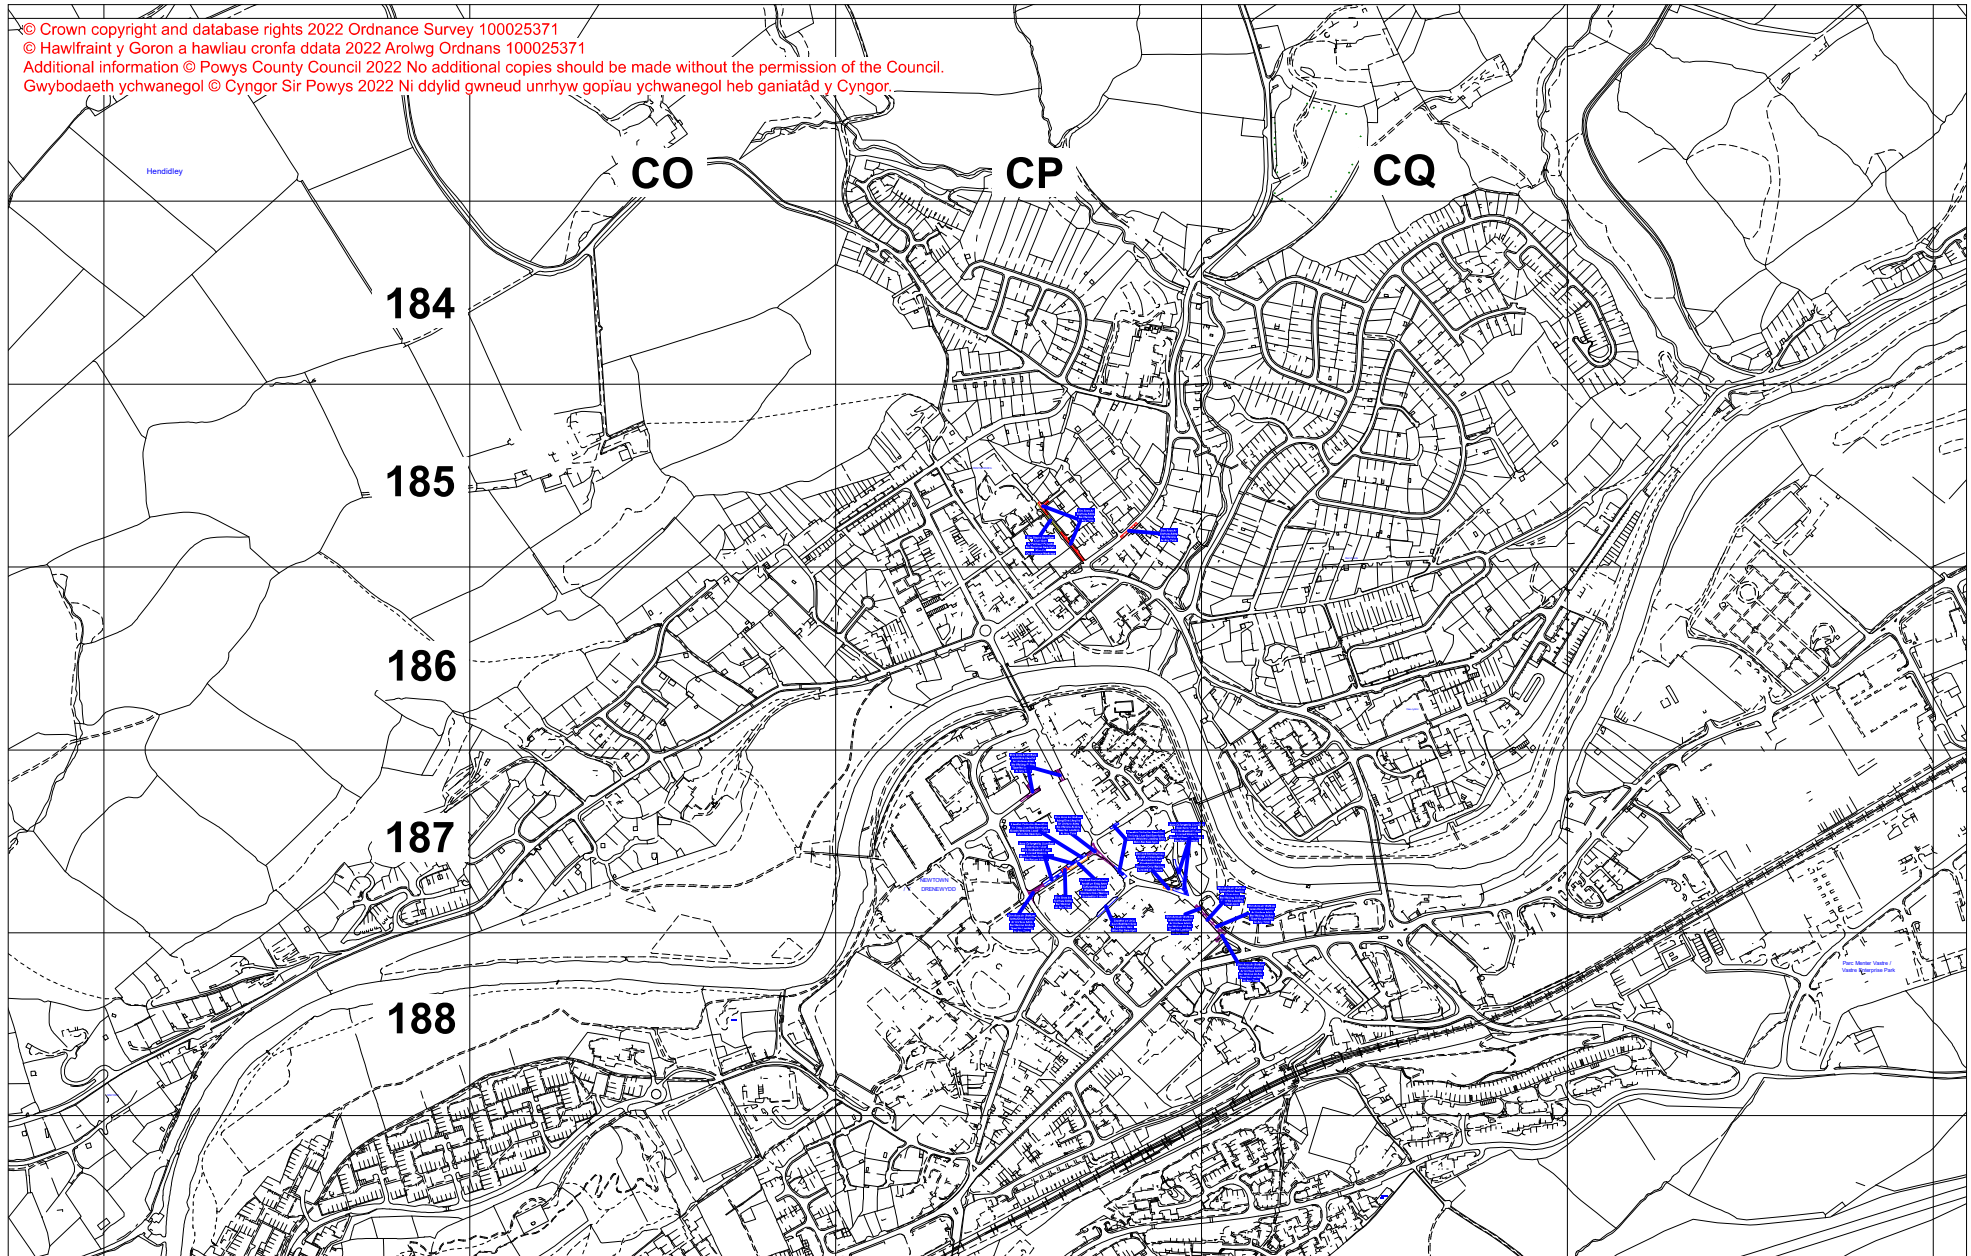

© Crown copyright and database rights 2022 Ordnance Survey 100025371  
 © Hawlfraint y Goron a hawliau cronfa ddata 2022 Arolwg Ordans 100025371  
 Additional information © Powys County Council 2022 No additional copies should be made without the permission of the Council.  
 Gwybodaeth ychwanegol © Cyngor Sir Powys 2022 Ni ddylid gwneud unrhyw gopiau ychwanegol heb ganiatâd y Cyngor.

© Crown copyright and database rights 2022 Ordnance Survey 100025371  
© Hawlfraint y Goron a hawlau cronfa ddata 2022 Arolwg Ordnans 100025371  
Additional information © Powys County Council 2022 No additional copies should be made without the permission of the Council.  
Gwybodaeth ychwanegol © Cyngor Sir Powys 2022 Ni ddylid gwneud unrhyw gopïau ychwanegol heb ganiatâd y Cyngor.

**Dim Aros Ar Unrhyw Adeg**  
**No Waiting At Any Time**

**Dim Stopio Yn Ystod Oriau A Diwrnodau Penodol Ar Farciau'r Fynedfa**  
**No Stopping During Specified Hours and Days On Entrance Markings**

**Llwytho Yn Unig Yn Ystod Oriau A Diwrnodau Penodol**  
**Loading Only During Specified Hours And Days**